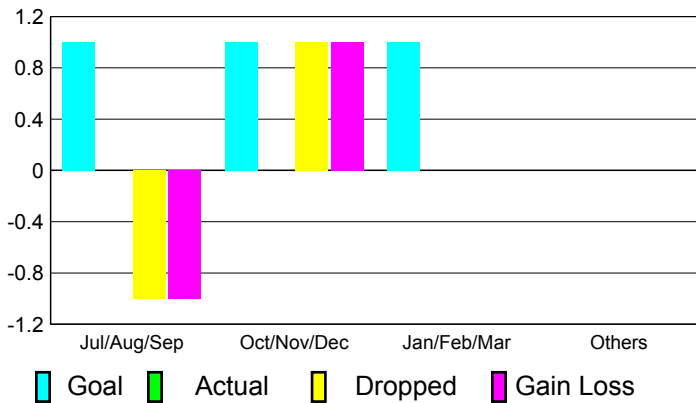

2010-2011 GMT Reports for District (or Undistricted) **District LD 6**

GMT: **Mr. Edisson Karnopp**

Location: **BRAZIL**

GMT CA: **3**

CLUBS

Club Results
2010-2011

Clubs
2009-2010

Month	New Club Goal	Actual New Clubs	Actual Dropped Clubs	Gain/Loss of Clubs	Gain/Loss of Clubs
Jul/Aug/Sep	1	0	-1	-1	0
Oct/Nov/Dec	1	0	1	1	0
Jan/Feb/Mar	1	0	0	0	0
Apr/May/June	0	0	0	0	2
Totals	3	0	0	0	2

Club Results 2010-2011

Goal, New, Dropped, Gain/Loss

Comparison of Club Gain/Loss

Current Year Compared to the Previous Year

YTD Status Quo Clubs 2010-2011

Status Quo Clubs Compared to Status Quo Members

MEMBERSHIP