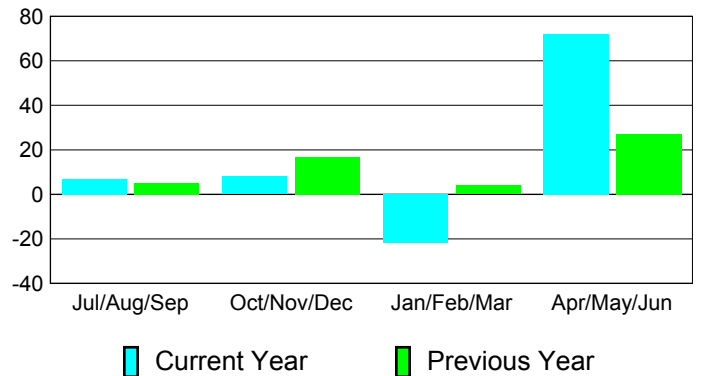

Membership Results
2010-2011

Membership
2009-2010

Month	Net Memb Goal	Actual New Memb	Actual Dropped Memb	Gain/Loss of Memb	Gain/Loss of Memb
Jul/Aug/Sep	0	57	-50	7	5
Oct/Nov/Dec	20	36	-28	8	17
Jan/Feb/Mar	25	13	-35	-22	4
Apr/May/June	25	103	-31	72	27
Totals	70	209	-144	65	53

Membership Results 2010-2011

Goal, New, Dropped, Gain/Loss

Comparison of Membership Gain/Loss

Current Year Compared to the Previous Year

Gender Comparison 2010-2011

Jul/Aug/Sep

Oct/Nov/Dec

Jan/Feb/Mar

Apr/May/June

Male

Female